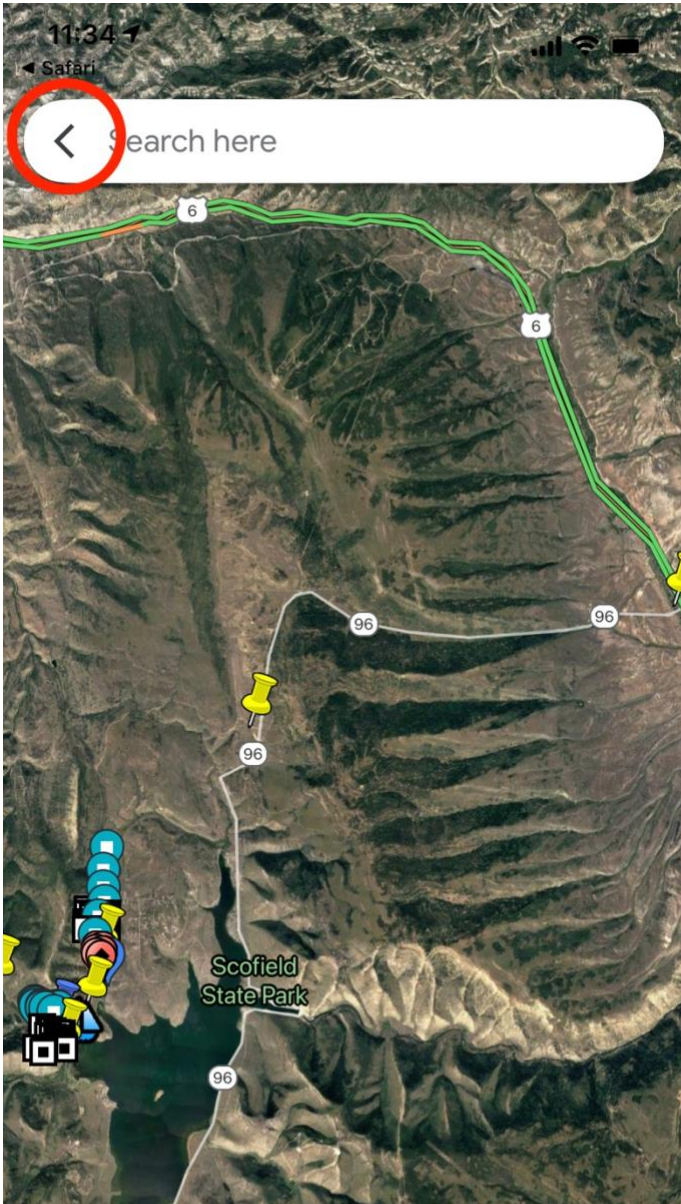

Getting Offline Map

Phase III & B Corners

[VIEW MAP LEGEND](#)

Latest in the area

[Explore](#)

[Go](#)

[Saved](#)

[Contribute](#)

[Updates](#)

Download this map?

CANCEL

DOWNLOAD

Map 7

20 MB • Expires Sep 9, 2022 unless updated

DELETE

UPDATE

Now it's ready to be used without cell coverage sometimes you need to zoom in and out to get points.

Download is complete. Just use Maps normally, even when offline.