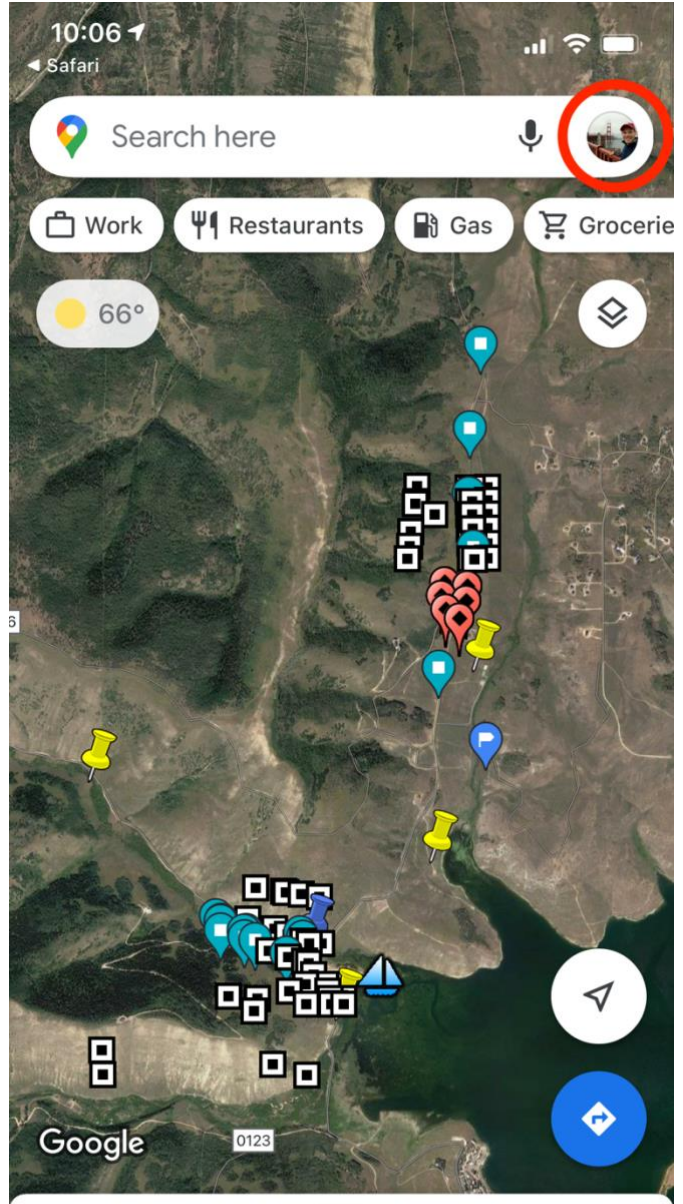

Getting Offline Map

Phase III & B Corners

[VIEW MAP LEGEND](#)

Latest in the area

[Explore](#)

[Go](#)

[Saved](#)

[Contribute](#)

[Updates](#)

Download this map?

CANCEL

DOWNLOAD

Map 7

20 MB • Expires Sep 9, 2022 unless updated

DELETE

UPDATE

Now it's ready to be used without cell coverage sometimes you need to zoom in and out to get points.

Download is complete. Just use Maps normally, even when offline.