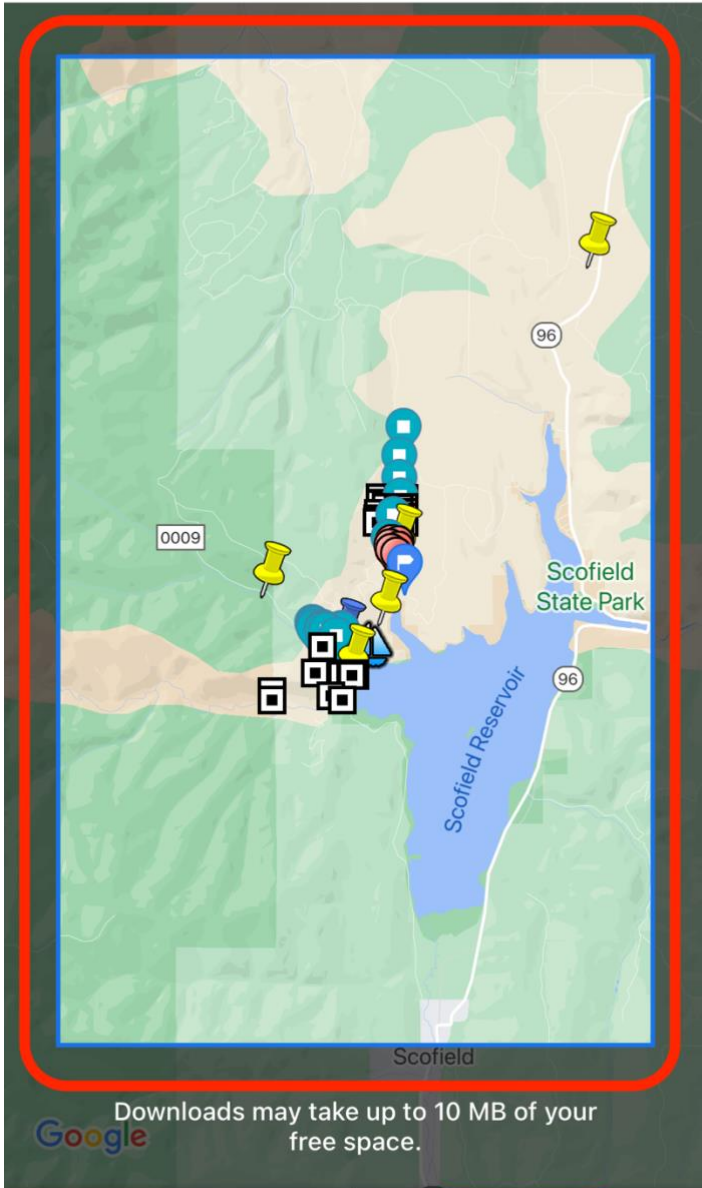

Getting Offline Map

Phase III & B Corners

[VIEW MAP LEGEND](#)

Latest in the area

[Explore](#)

[Go](#)

[Saved](#)

[Contribute](#)

[Updates](#)

Download this map?

CANCEL

DOWNLOAD

Map 7

20 MB • Expires Sep 9, 2022 unless updated

DELETE

UPDATE

Now it's ready to be used without cell coverage sometimes you need to zoom in and out to get points.

Download is complete. Just use Maps normally, even when offline.